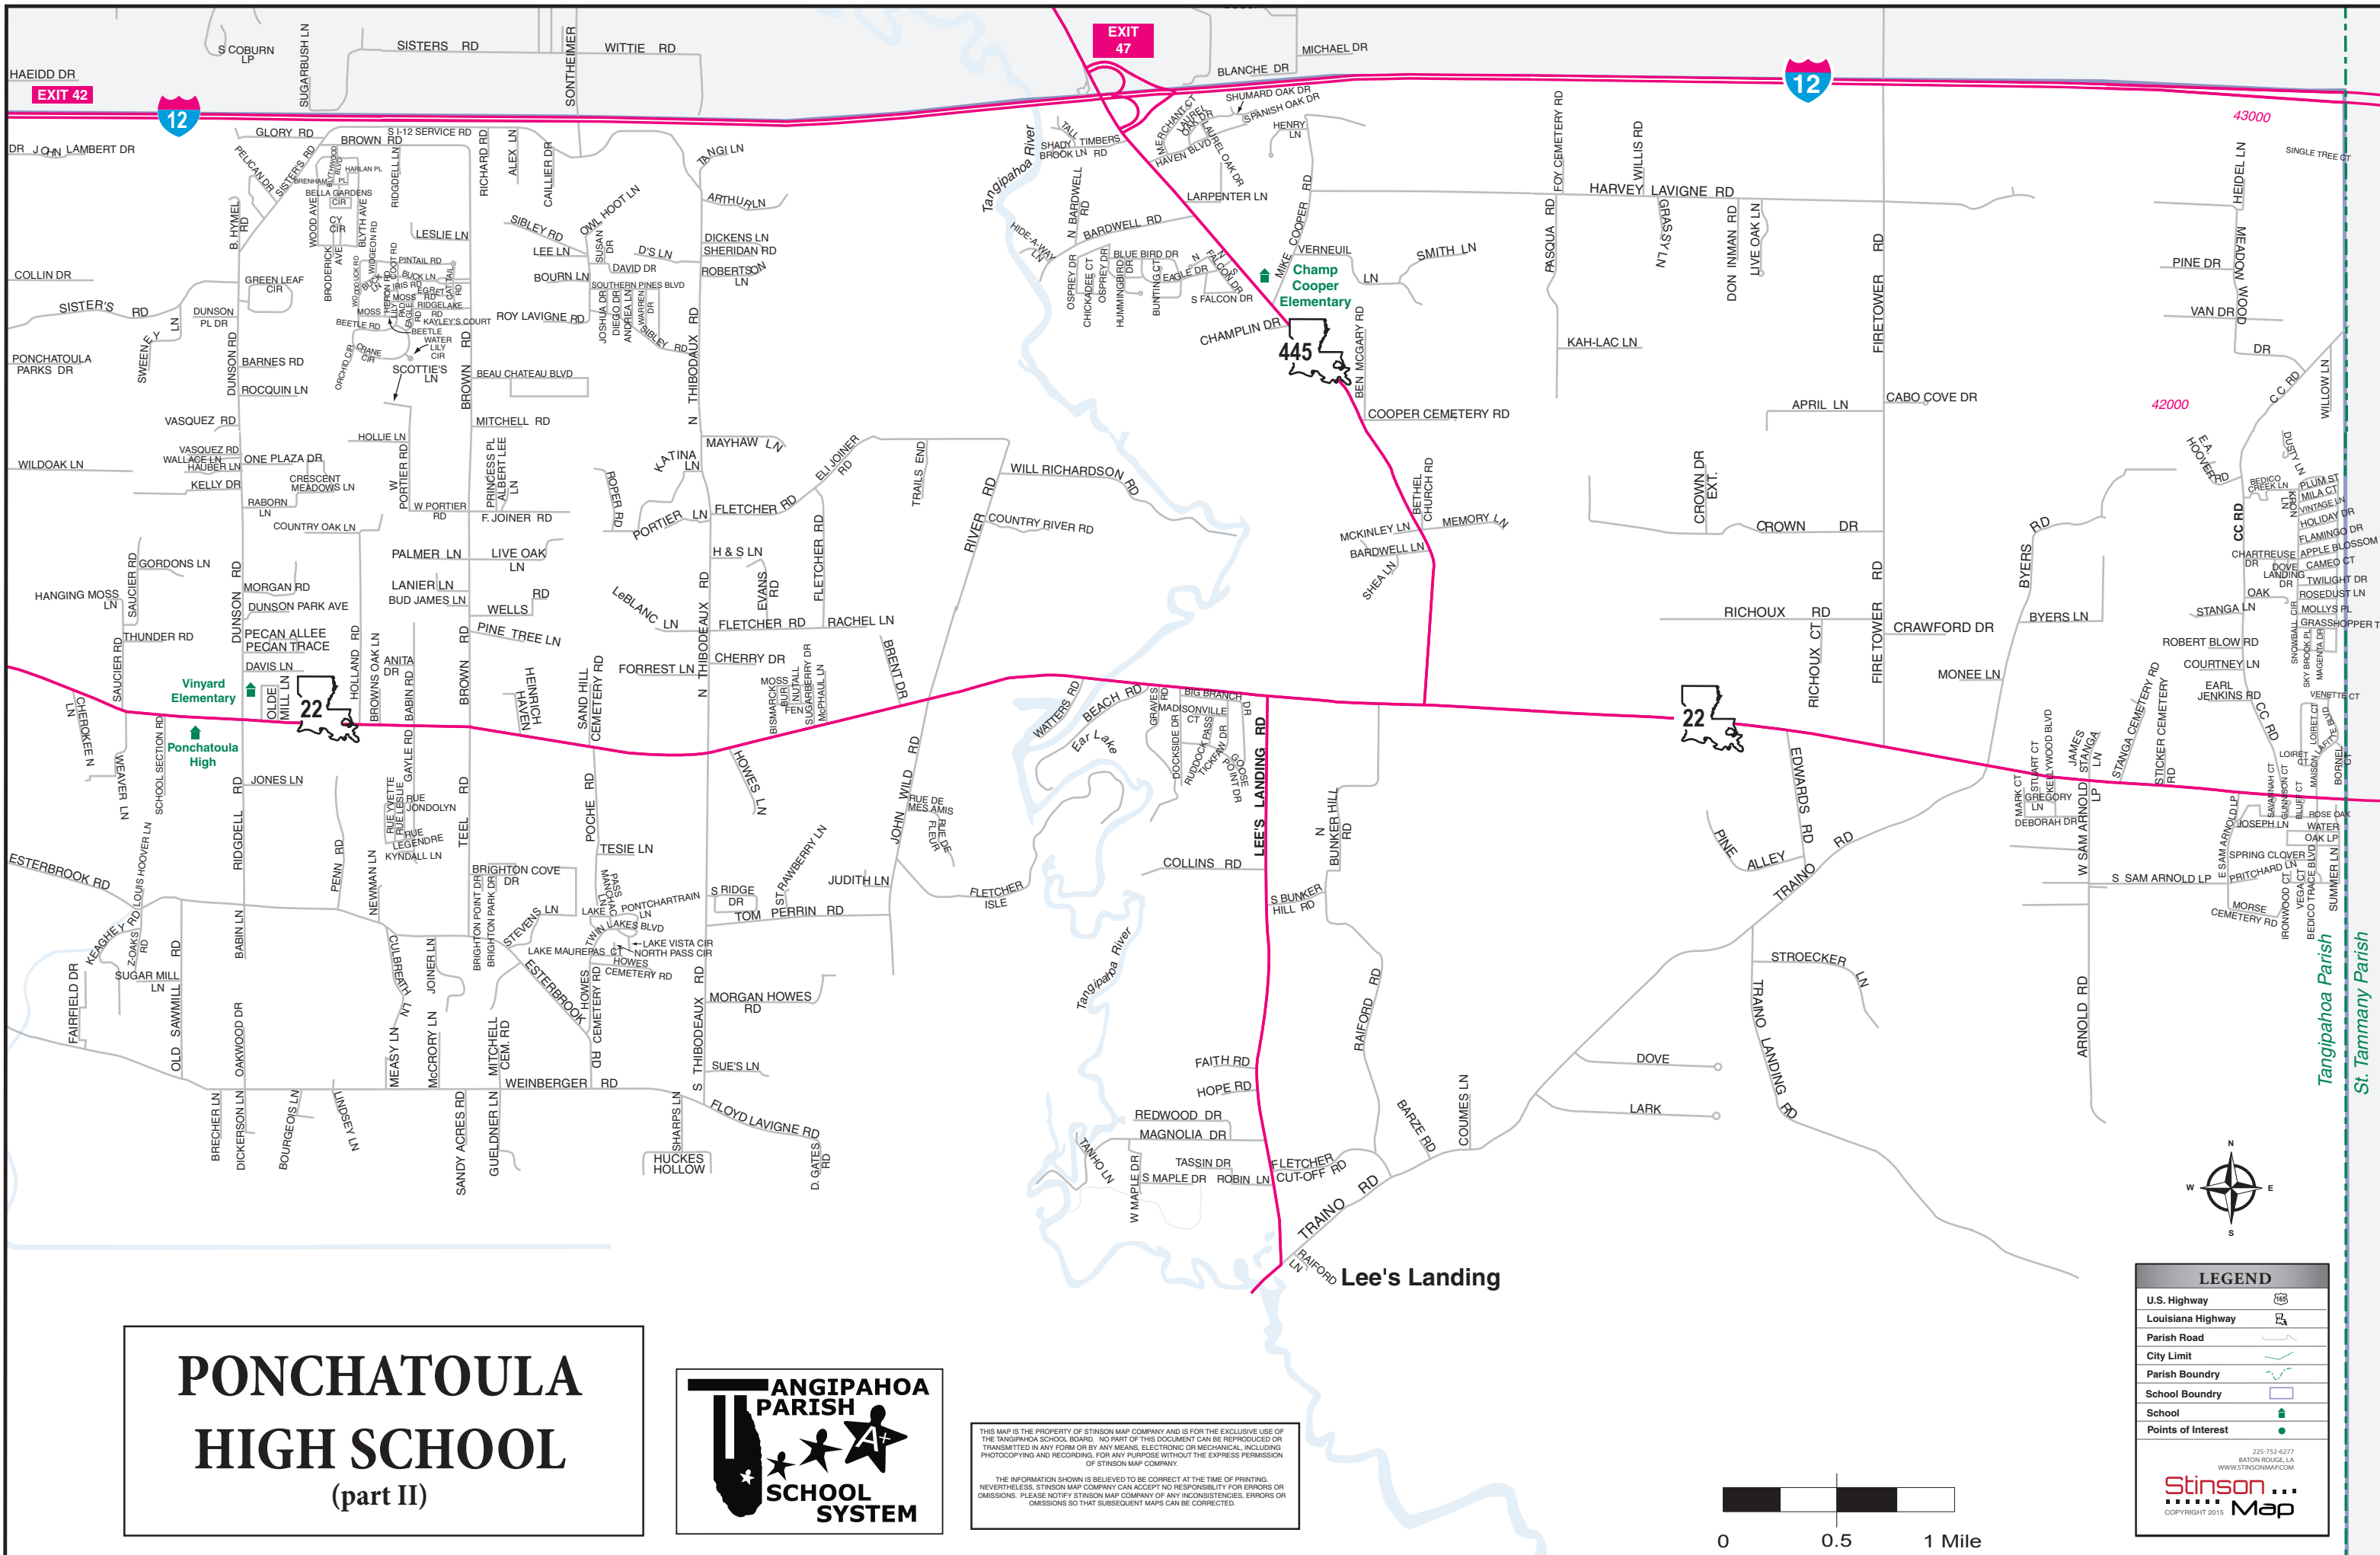

PONCHATOULA HIGH SCHOOL

(part II)

LEGEND

- U.S. Highway
- Louisiana Highway
- Parish Road
- City Limit
- Parish Boundry
- School Boundry
- School
- Points of Interest

225-752-6277
BATON ROUGE, LA
WWW.STINSONMAP.COM

Stinson Map
COPYRIGHT 2015