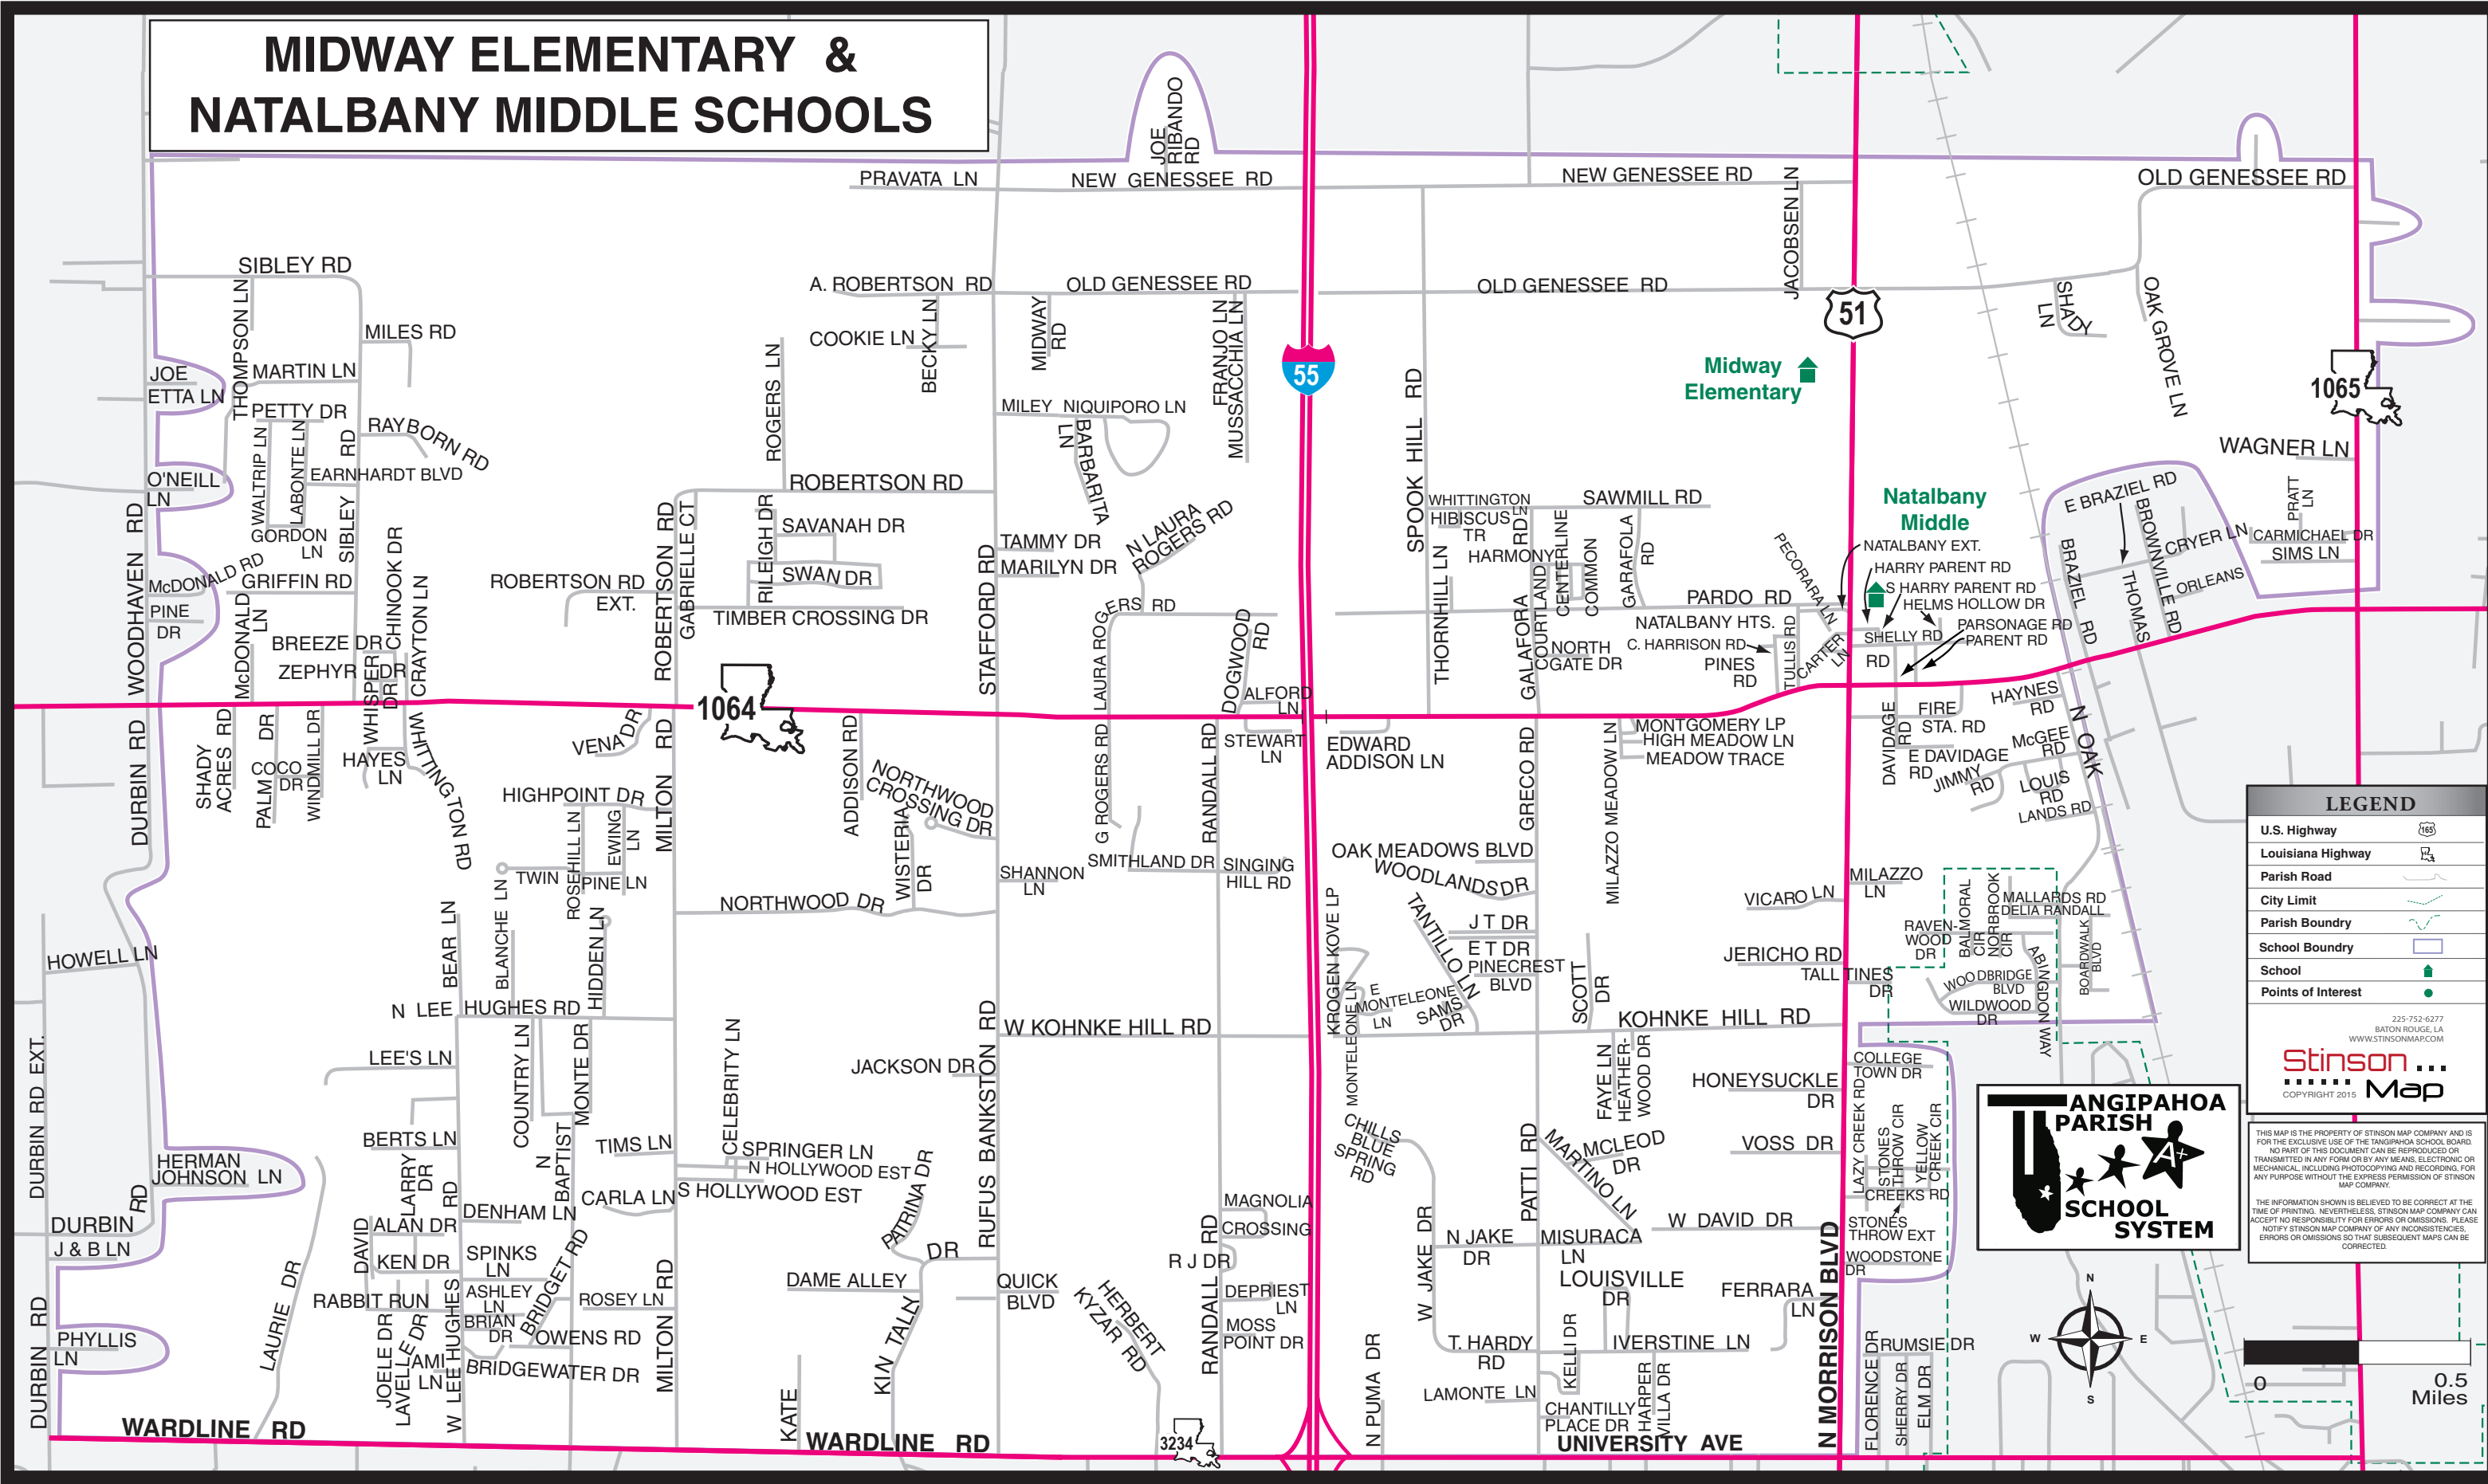

MIDWAY ELEMENTARY & NATALBANY MIDDLE SCHOOLS

LEGEND	
U.S. Highway	
Louisiana Highway	
Parish Road	
City Limit	
Parish Boundary	
School Boundary	
School	
Points of Interest	

225-752-6277
BATON ROUGE, LA
WWW.STINSONMAP.COM

Stinson Map
COPYRIGHT 2015