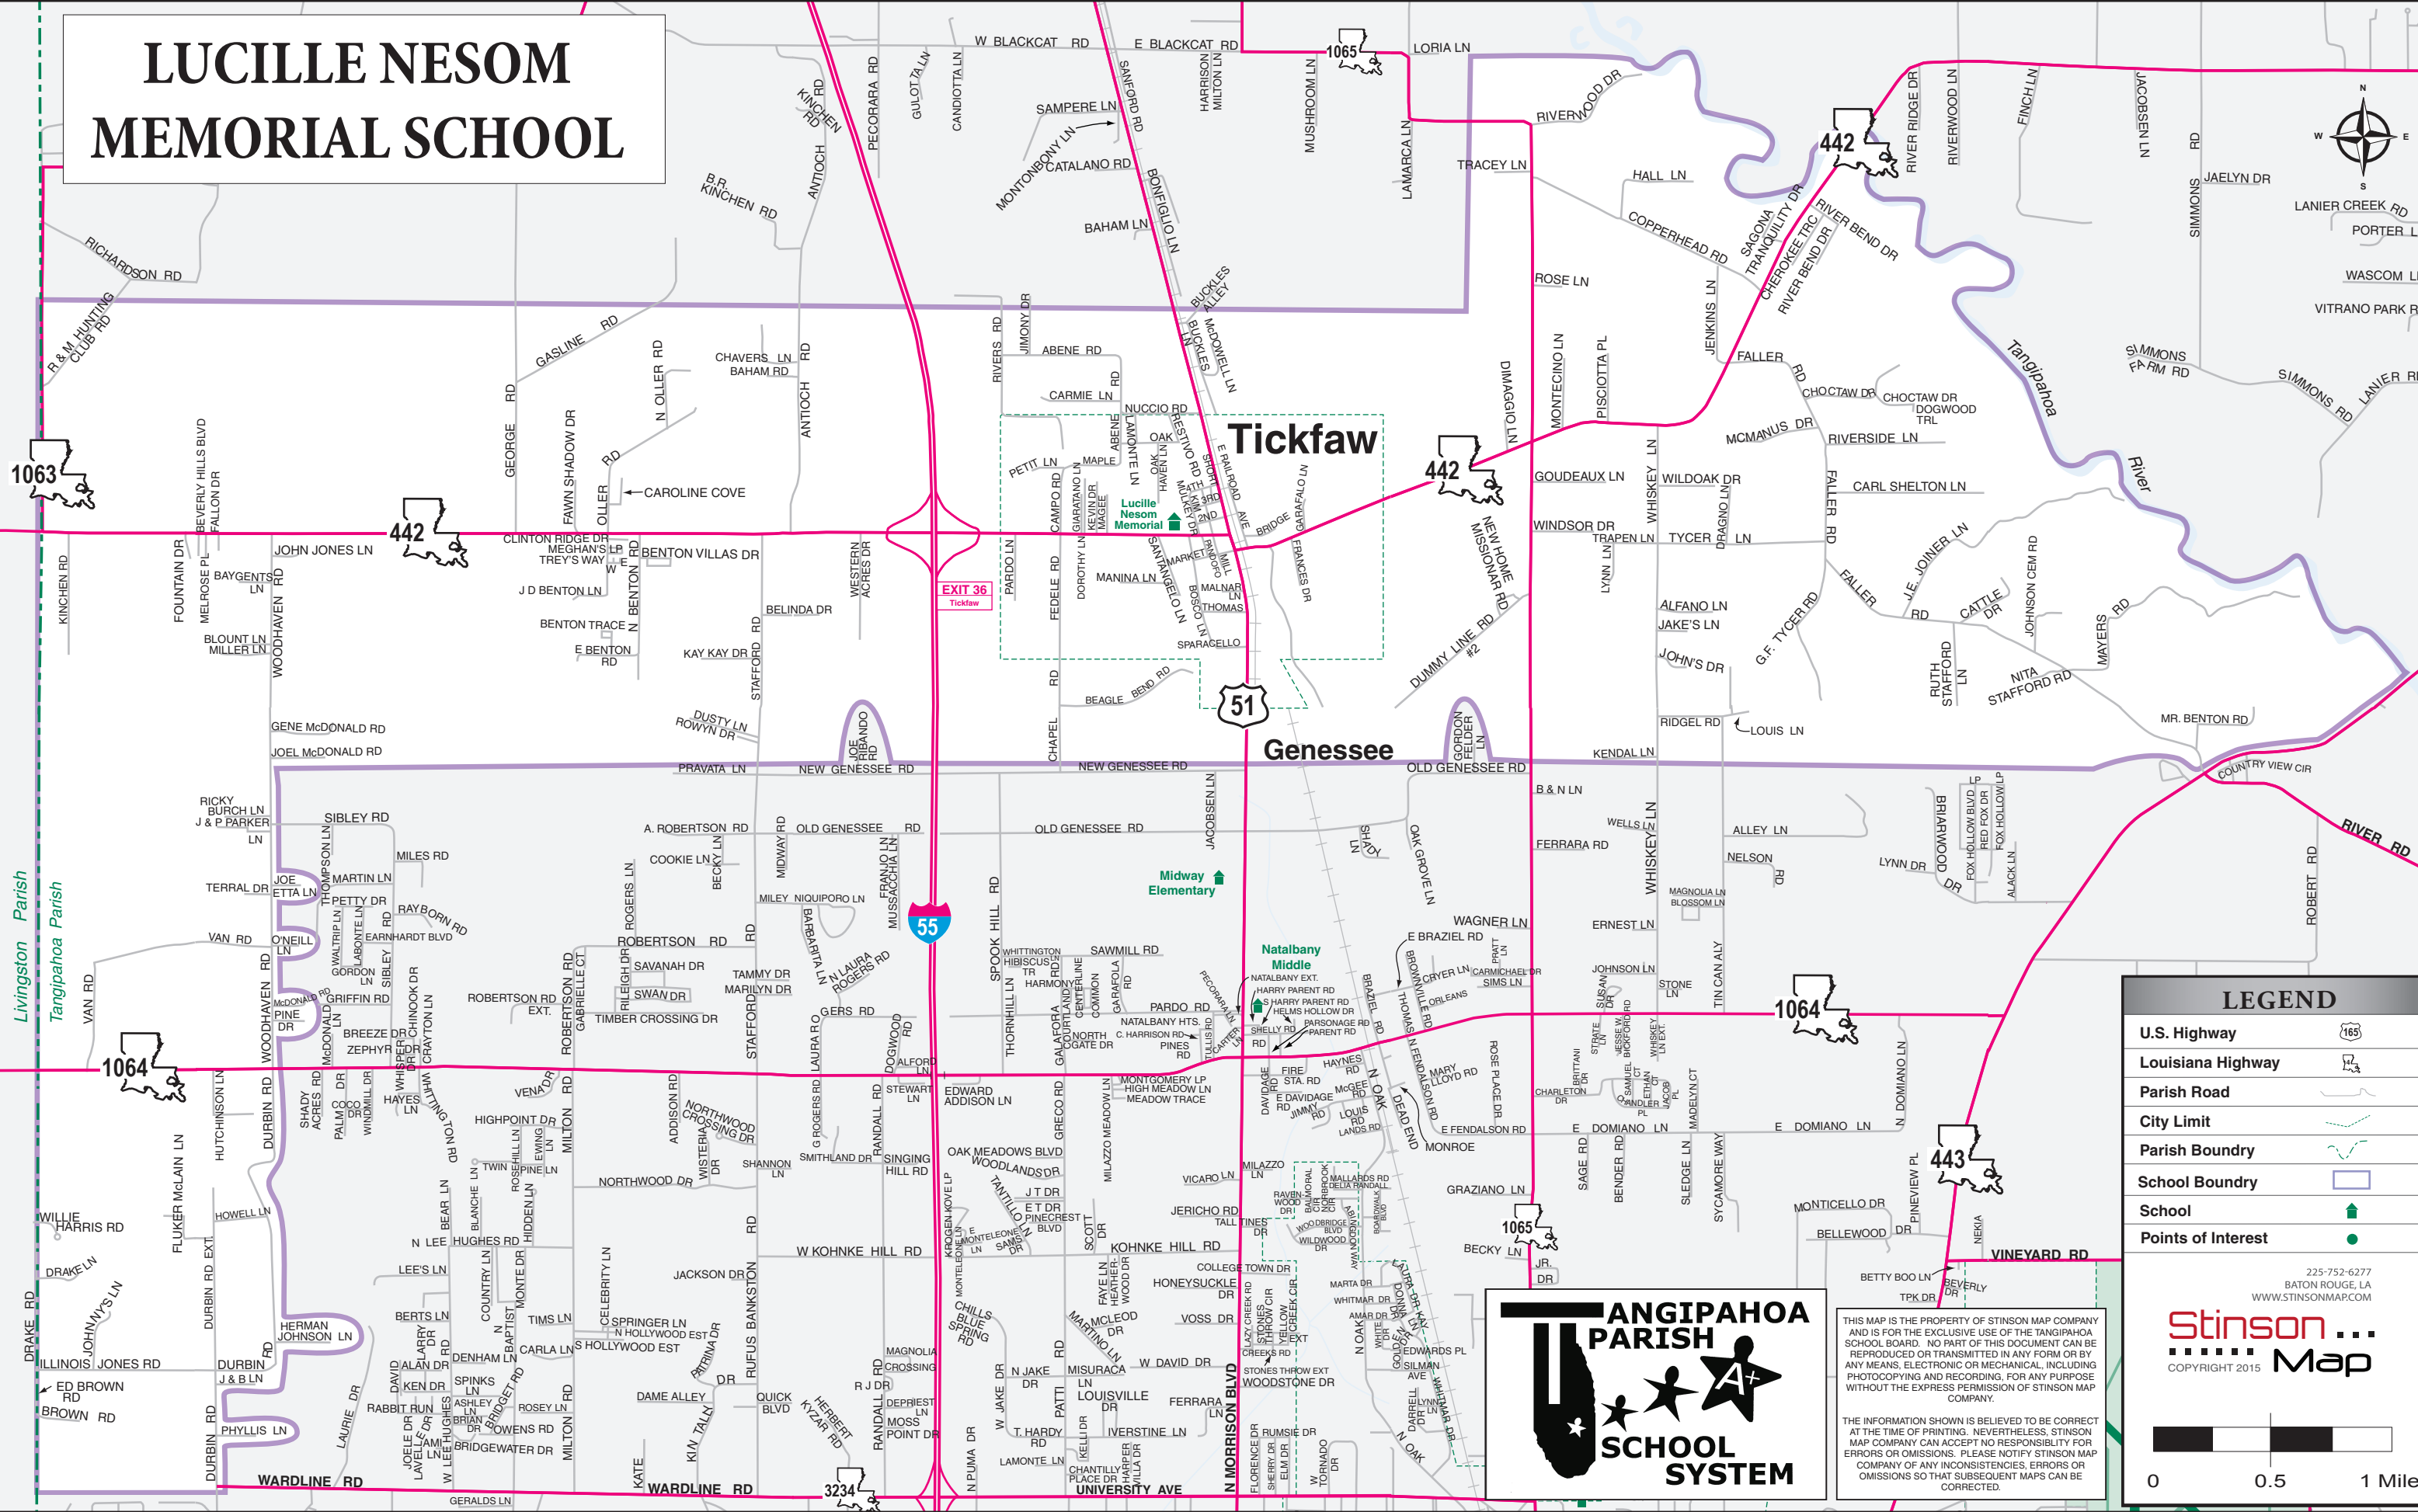

LUCILLE NESOM MEMORIAL SCHOOL

EXIT 36
Tickfaw

51

Genessee

55

Midway
Elementary

Natalbany
Middle

LEGEND

U.S. Highway	
Louisiana Highway	
Parish Road	
City Limit	
Parish Boundry	
School Boundry	
School	
Points of Interest	

225-752-6277
BATON ROUGE, LA
WWW.STINSONMAP.COM

Stinson...
Map

COPYRIGHT 2015

0 0.5 1 Mile

THIS MAP IS THE PROPERTY OF STINSON MAP COMPANY AND IS FOR THE EXCLUSIVE USE OF THE TANGIPAHOA SCHOOL BOARD. NO PART OF THIS DOCUMENT CAN BE REPRODUCED OR TRANSMITTED IN ANY FORM OR BY ANY MEANS, ELECTRONIC OR MECHANICAL, INCLUDING PHOTOCOPYING AND RECORDING, FOR ANY PURPOSE WITHOUT THE EXPRESS PERMISSION OF STINSON MAP COMPANY.