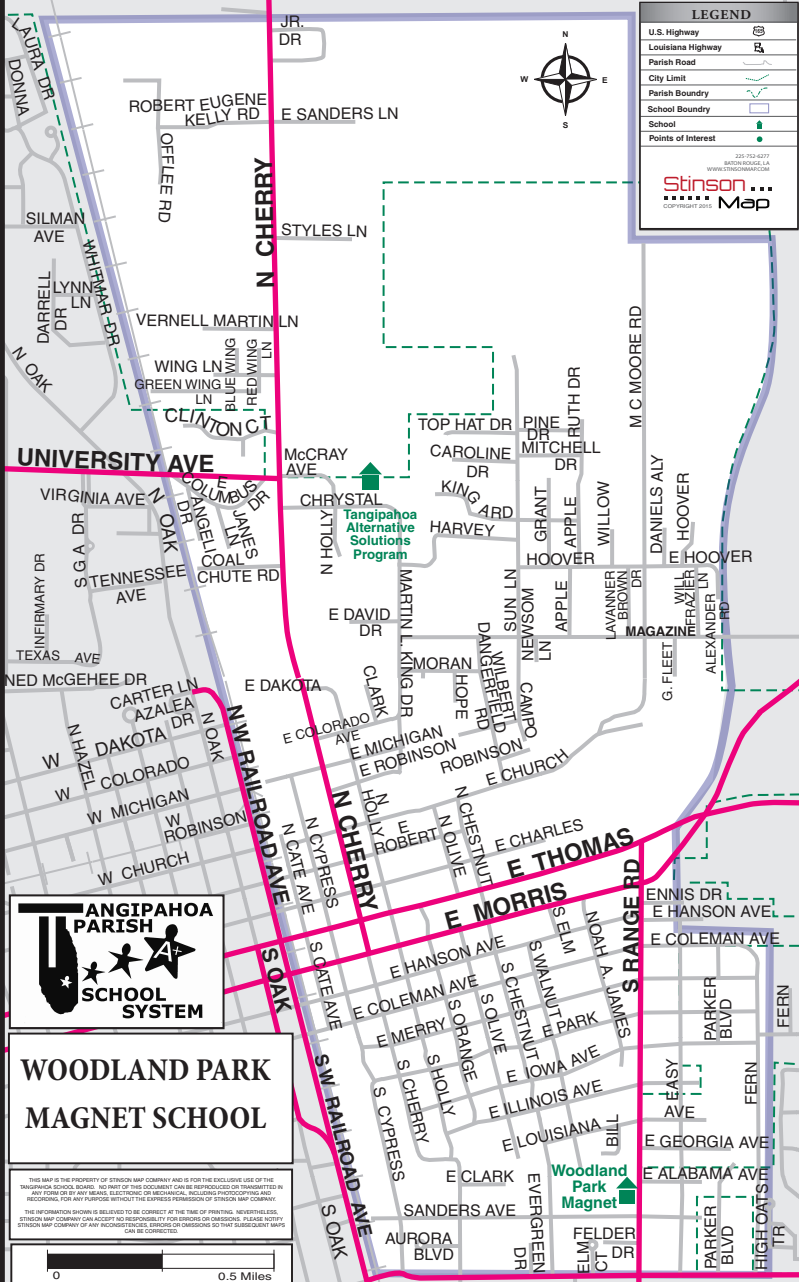

LEGEND

U.S. Highway	
Louisiana Highway	
Parish Road	
City Limit	
Parish Boundary	
School Boundary	
School	
Points of Interest	

225-752-6377
BATON ROUGE, LA
WWW.STINONMAP.COM
Stinson
Map

Tangipahoa
Alternative
Solutions
Program

Woodland
Park
Magnet