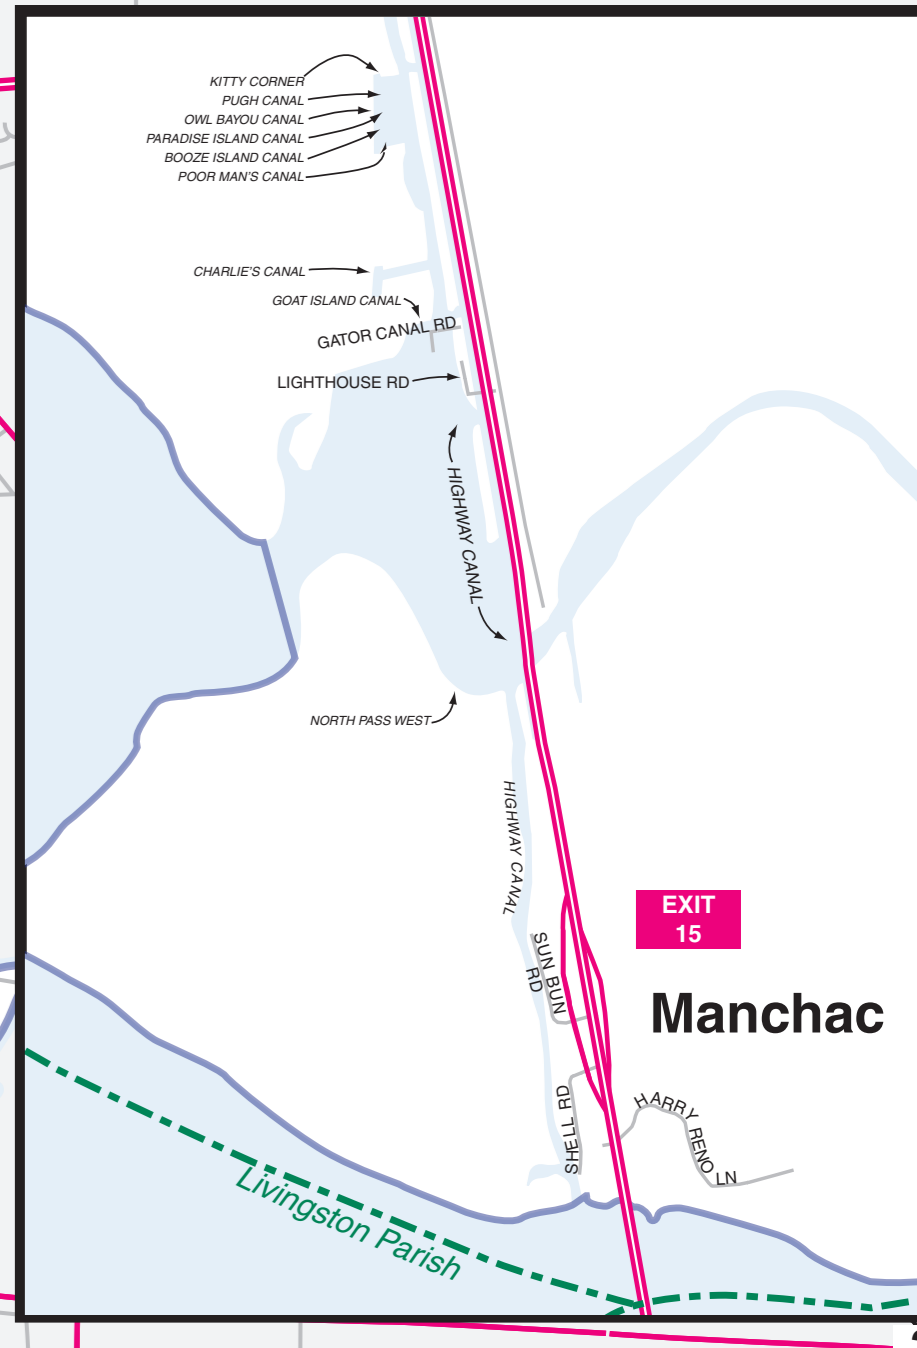

PONCHATOULA ELEMENTARY & PONCHATOULA JR. HIGH SCHOOLS

LEGEND

- U.S. Highway
- Louisiana Highway
- Parish Road
- City Limit
- Parish Boundary
- School Boundary
- School
- Points of Interest

225-752-6277
BATON ROUGE, LA
WWW.STINSONMAP.COM

Stinson... Map

COPYRIGHT 2015

0 0.5 1 Mile

THIS MAP IS THE PROPERTY OF STINSON MAP COMPANY AND IS FOR THE EXCLUSIVE USE OF THE TANGIPAHOA SCHOOL BOARD. NO PART OF THIS DOCUMENT CAN BE REPRODUCED OR TRANSMITTED IN ANY FORM OR BY ANY MEANS, ELECTRONIC OR MECHANICAL, INCLUDING PHOTOCOPYING AND RECORDING, FOR ANY PURPOSE WITHOUT THE EXPRESS PERMISSION OF STINSON MAP COMPANY.