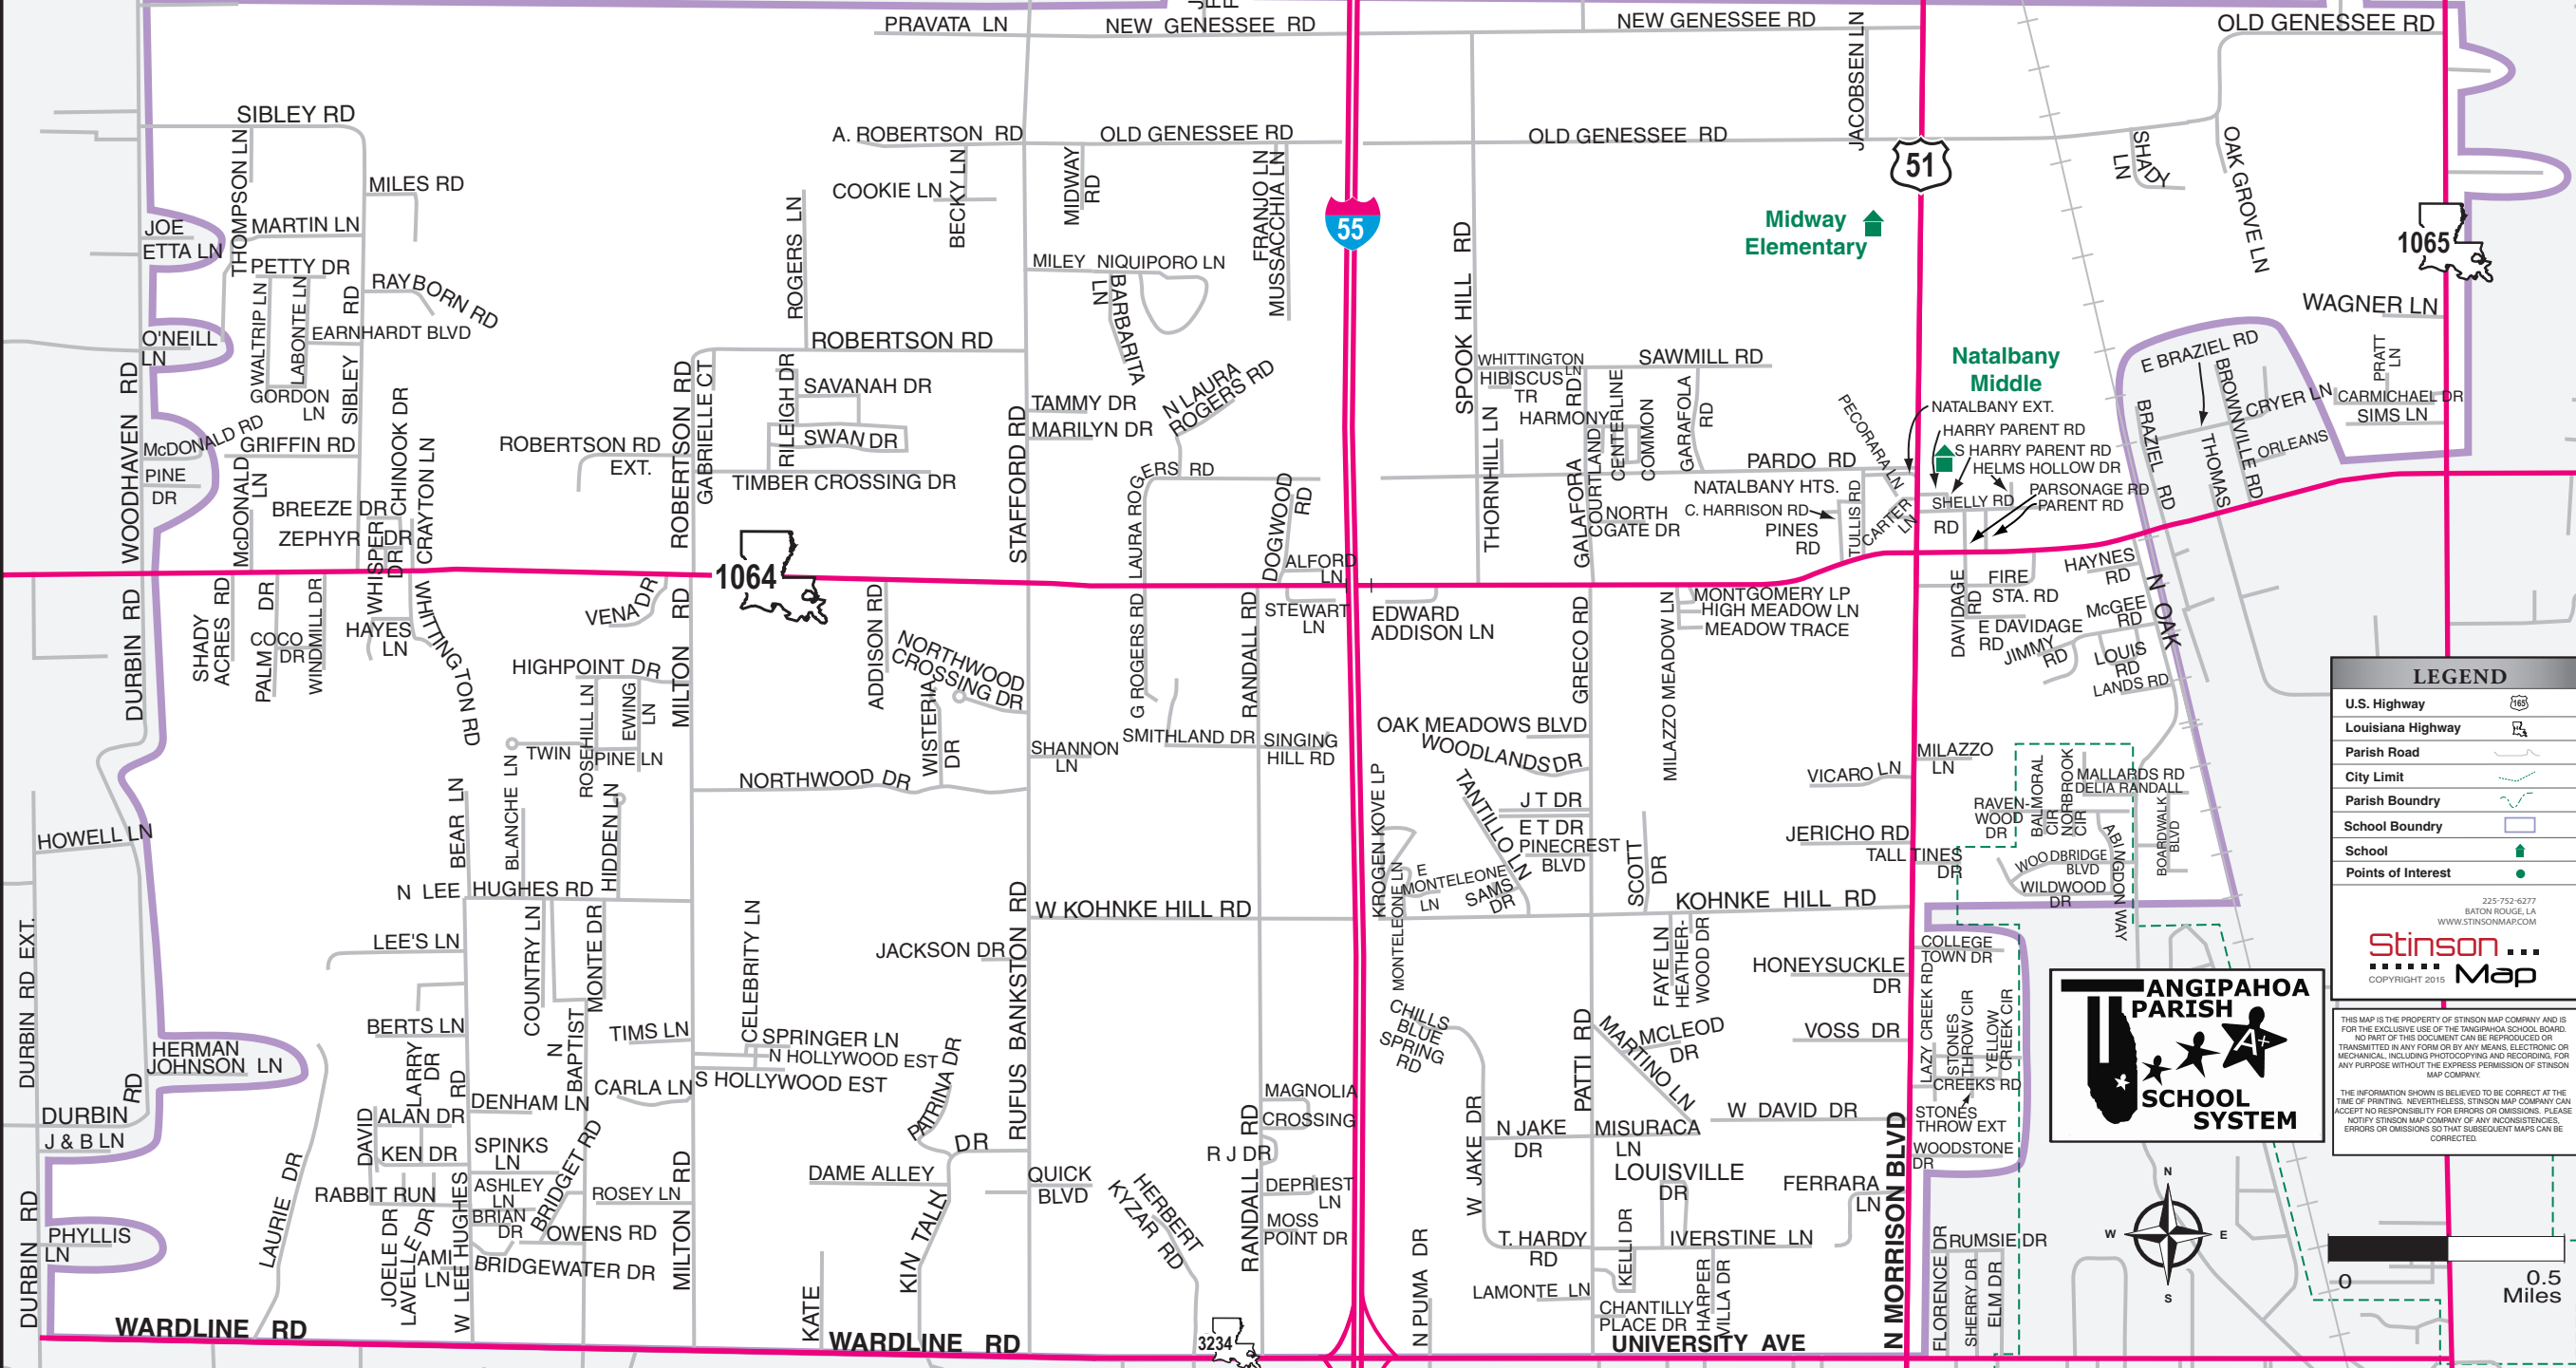

MIDWAY ELEMENTARY & NATALBANY MIDDLE SCHOOLS

LEGEND	
U.S. Highway	
Louisiana Highway	
Parish Road	
City Limit	
Parish Boundary	
School Boundary	
School	
Points of Interest	

225-752-6277
BATON ROUGE, LA
WWW.STINSONMAP.COM

Stinson Map
COPYRIGHT 2015