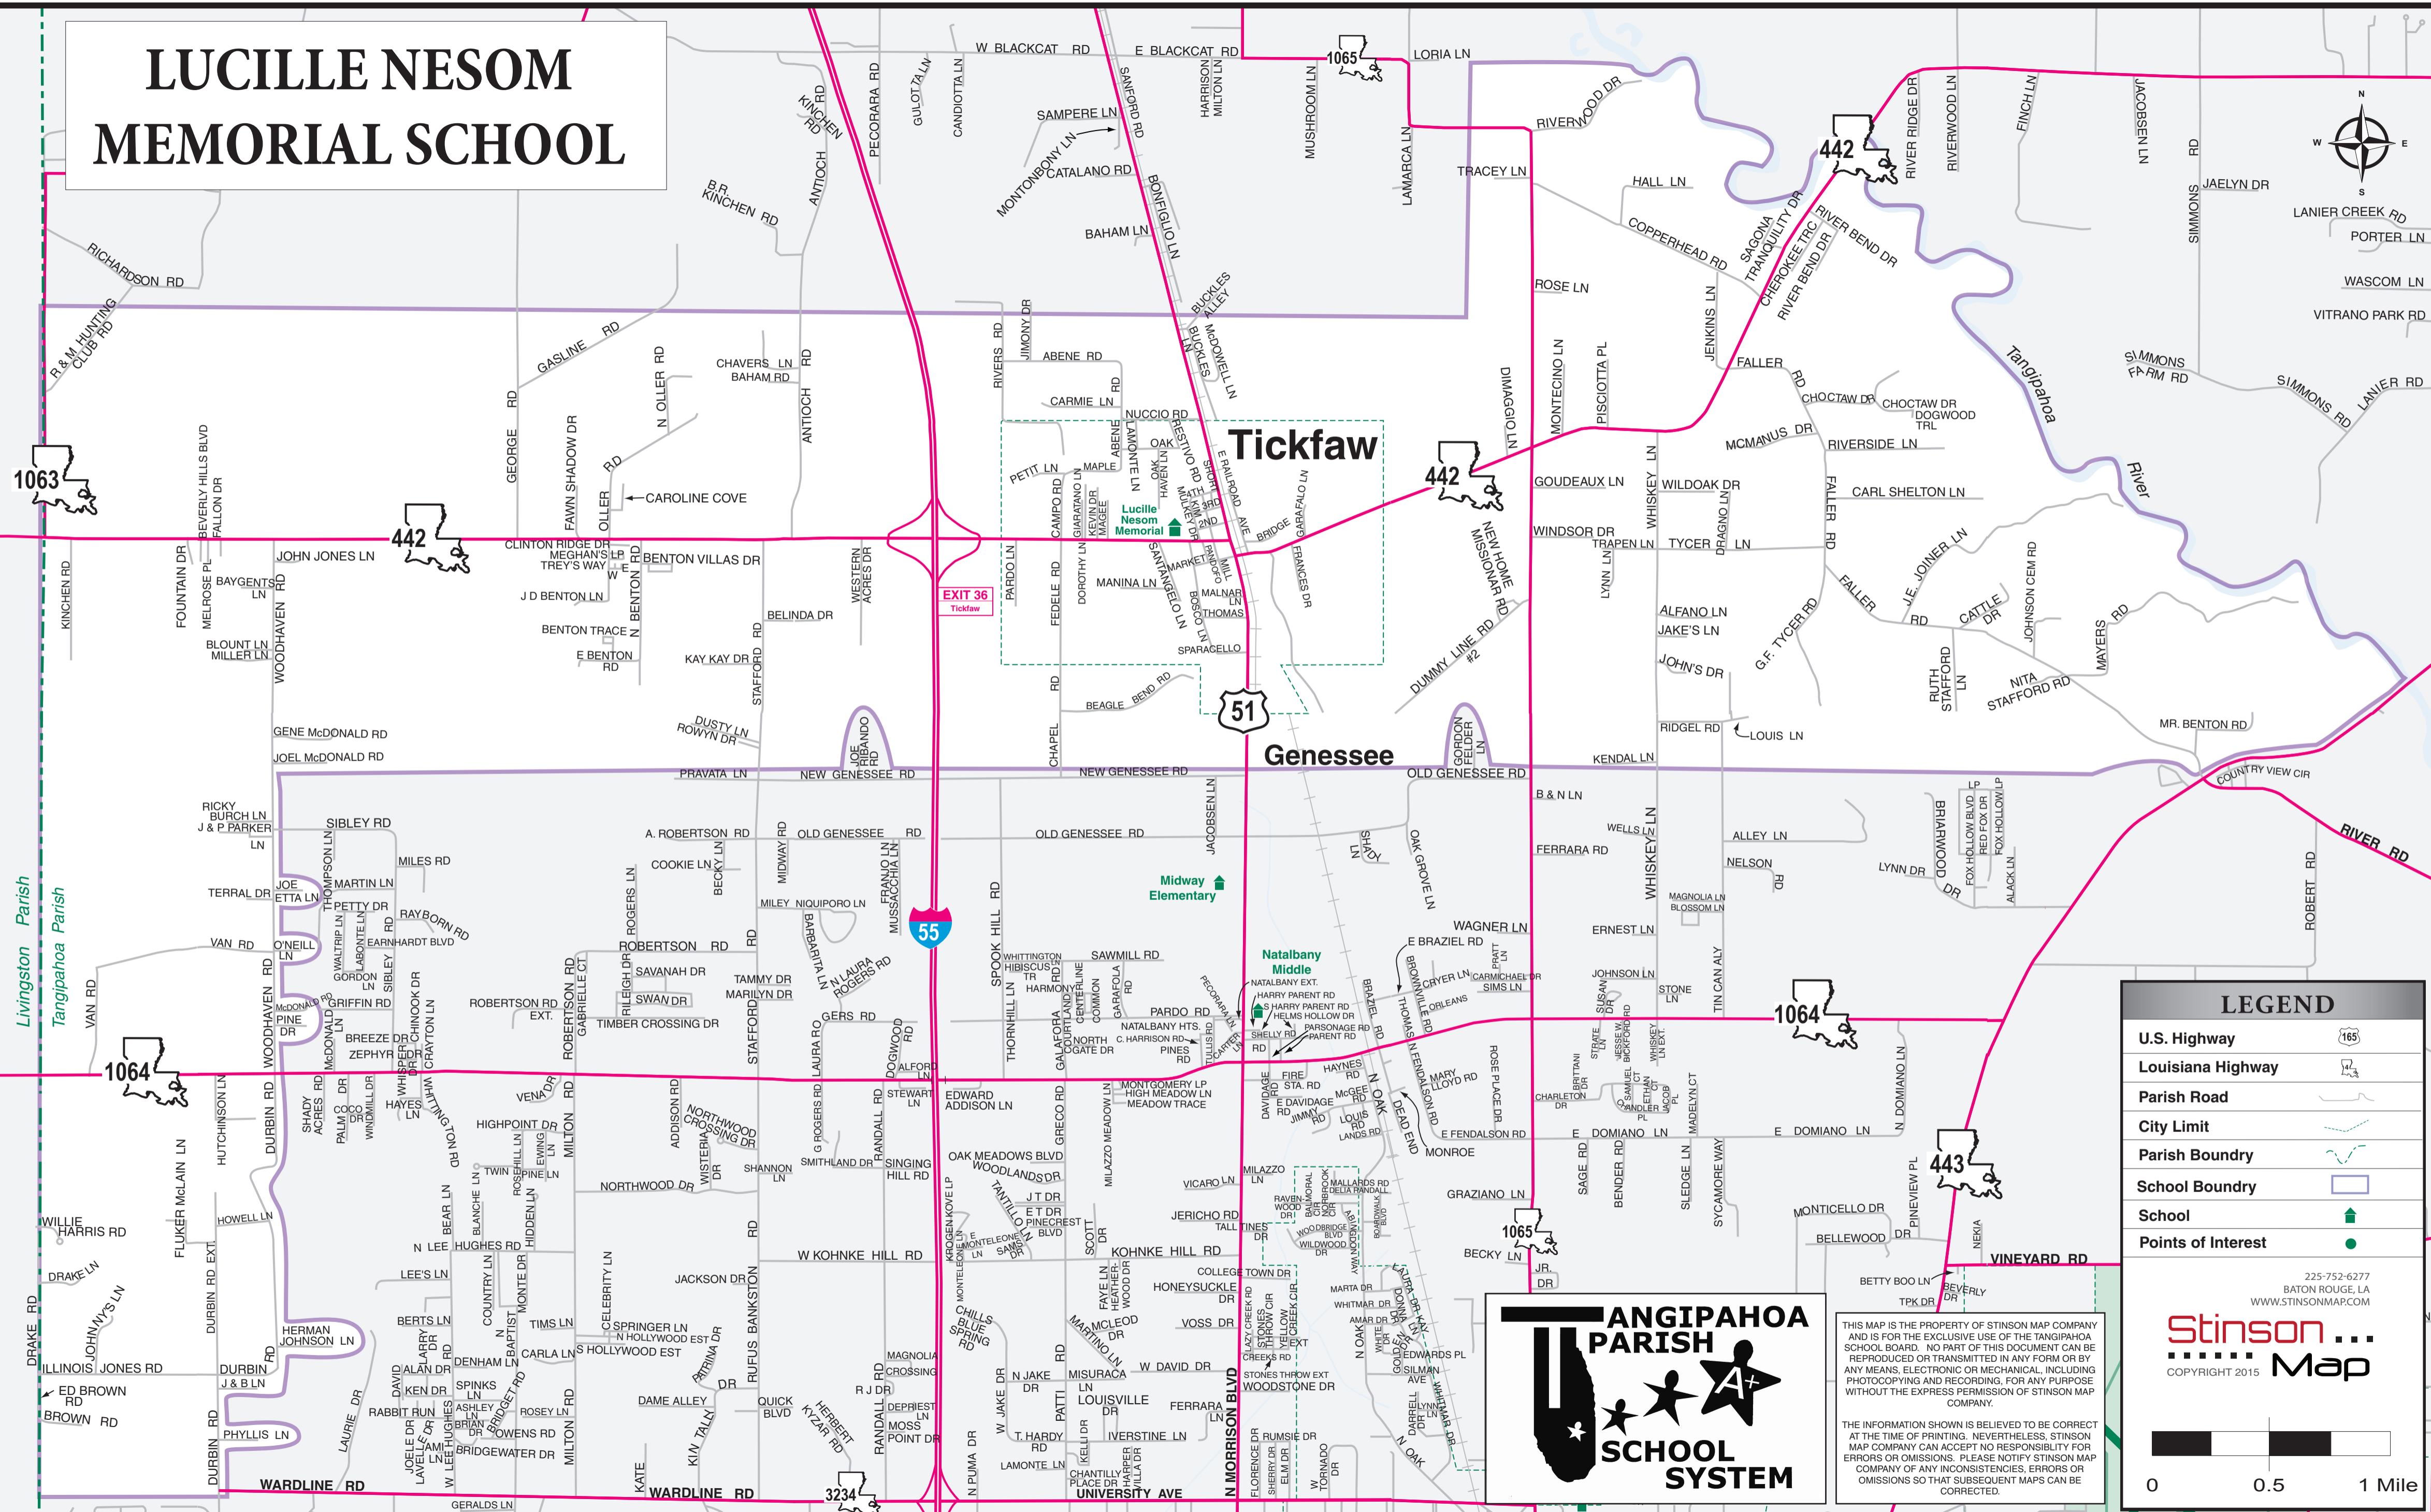

# LUCILLE NESOM MEMORIAL SCHOOL

### LEGEND

- U.S. Highway
- Louisiana Highway
- Parish Road
- City Limit
- Parish Boundry
- School Boundry
- School
- Points of Interest

225-752-6277  
BATON ROUGE, LA  
WWW.STINSONMAP.COM

**Stinson** ...  
**Map**

COPYRIGHT 2015

0 0.5 1 Mile

THIS MAP IS THE PROPERTY OF STINSON MAP COMPANY AND IS FOR THE EXCLUSIVE USE OF THE TANGIPAHOA SCHOOL BOARD. NO PART OF THIS DOCUMENT CAN BE REPRODUCED OR TRANSMITTED IN ANY FORM OR BY ANY MEANS, ELECTRONIC OR MECHANICAL, INCLUDING PHOTOCOPYING AND RECORDING, FOR ANY PURPOSE WITHOUT THE EXPRESS PERMISSION OF STINSON MAP COMPANY.