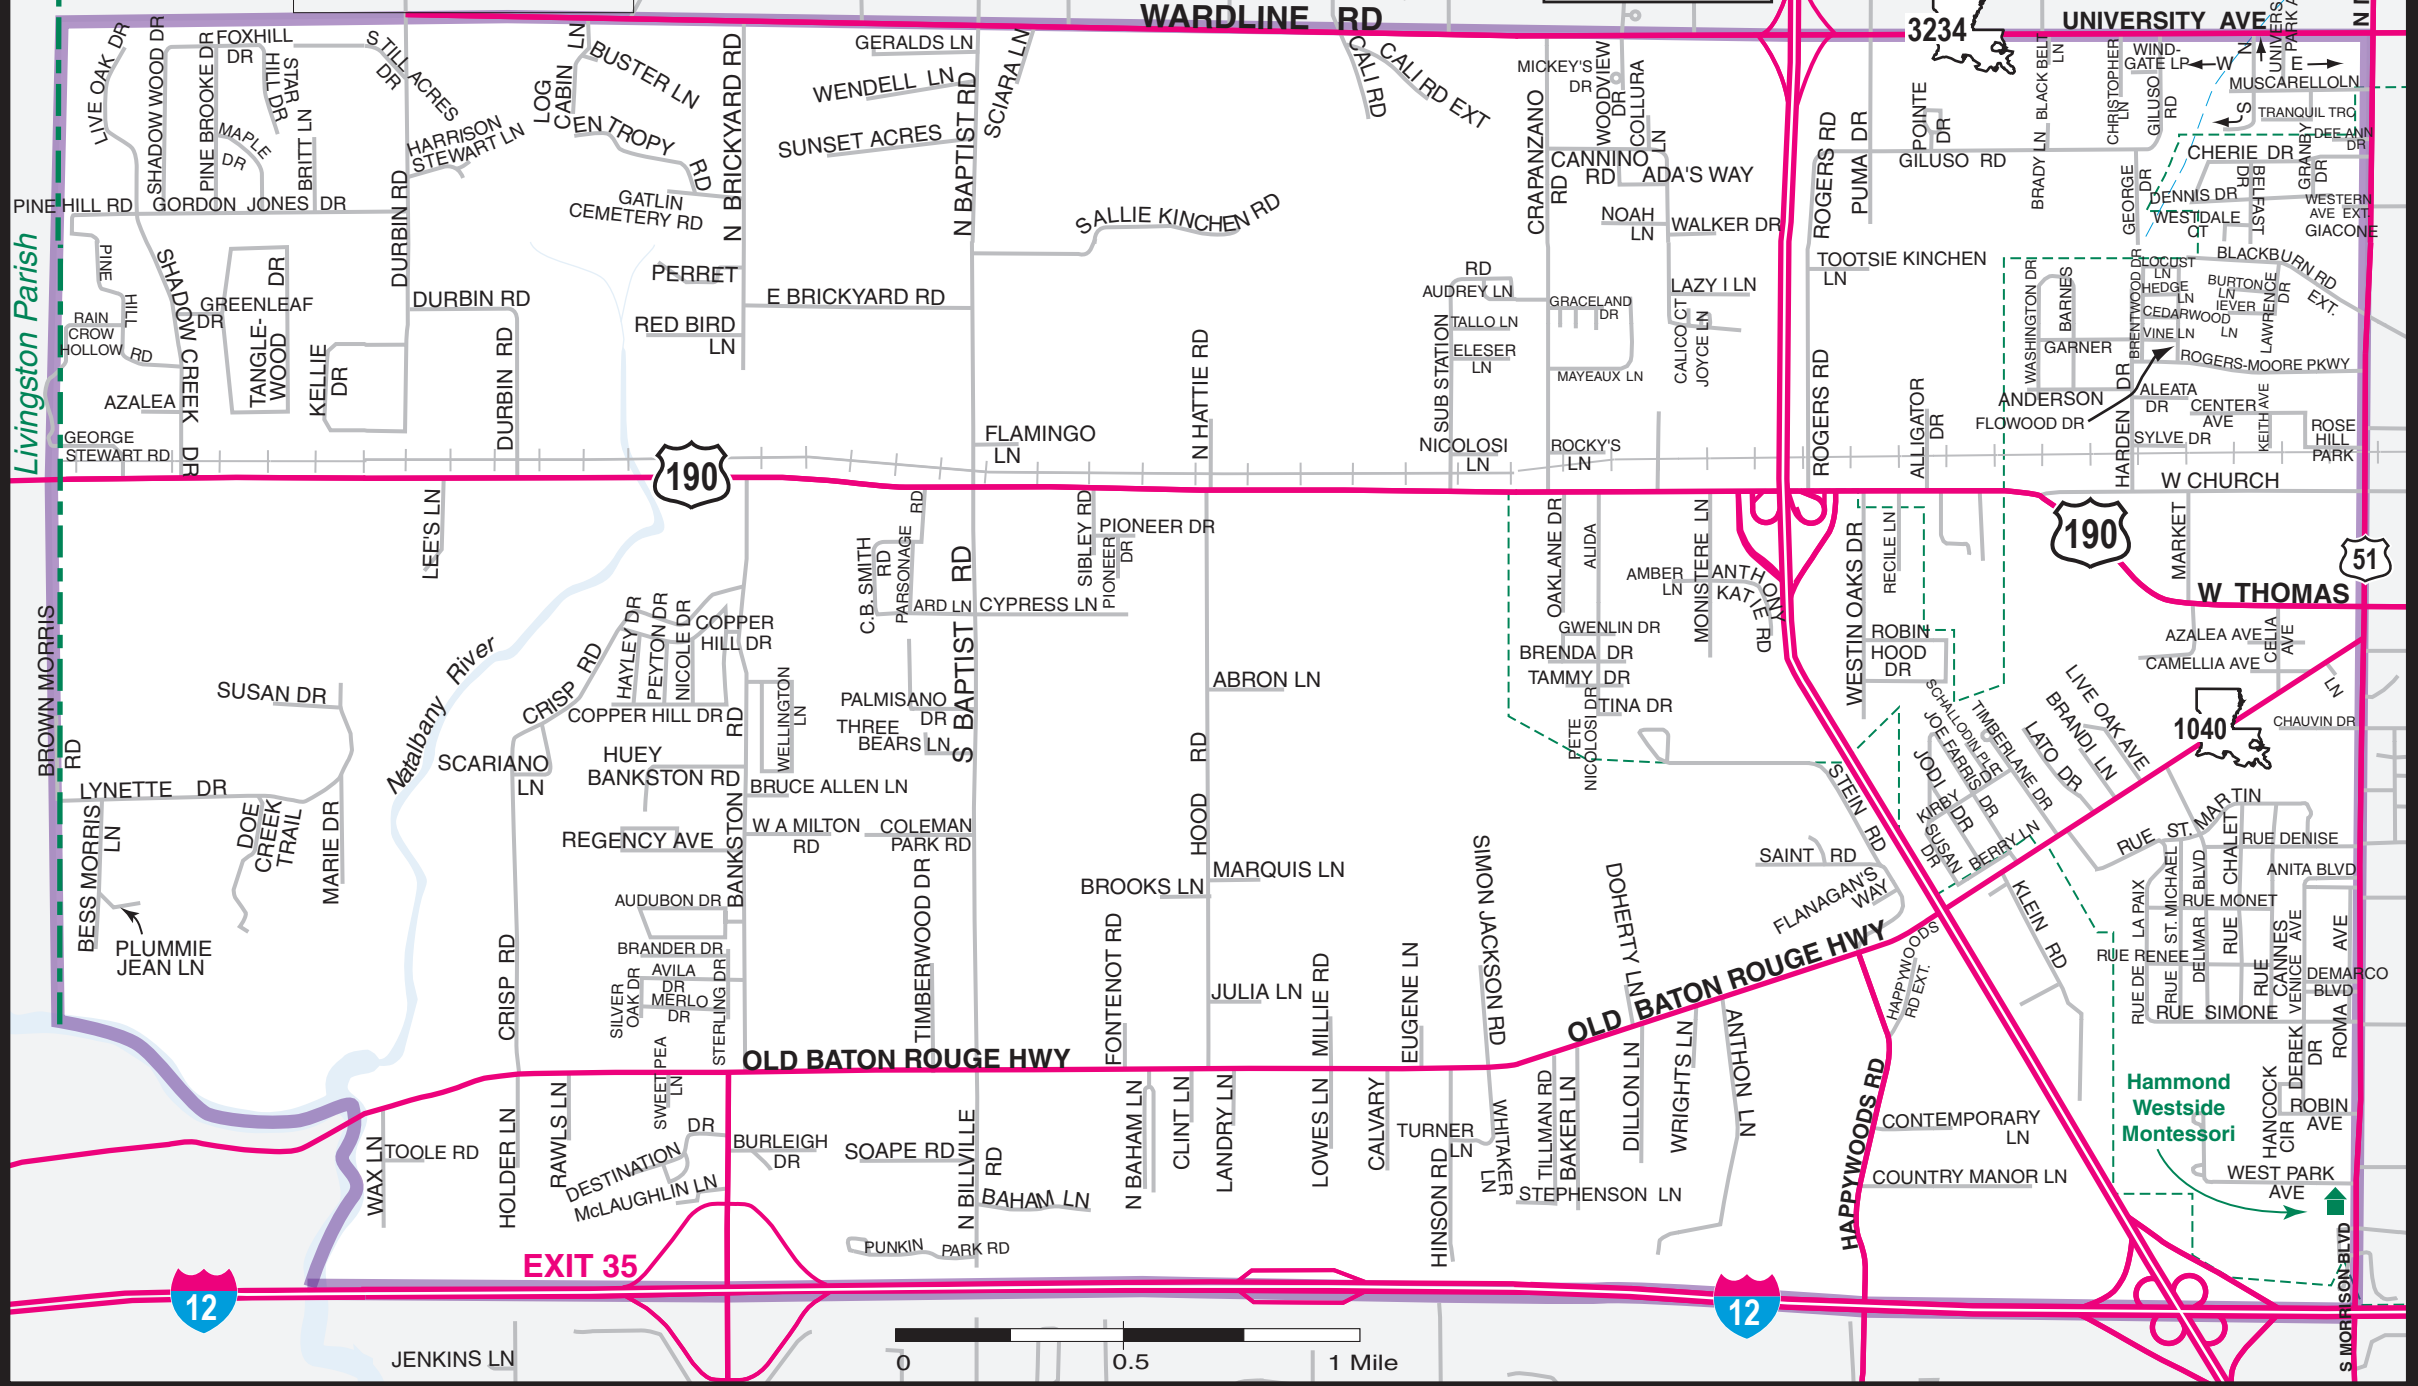

LEGEND	
U.S. Highway	
Louisiana Highway	
Parish Road	
City Limit	
Parish Boundry	
School Boundry	
School	
Points of Interest