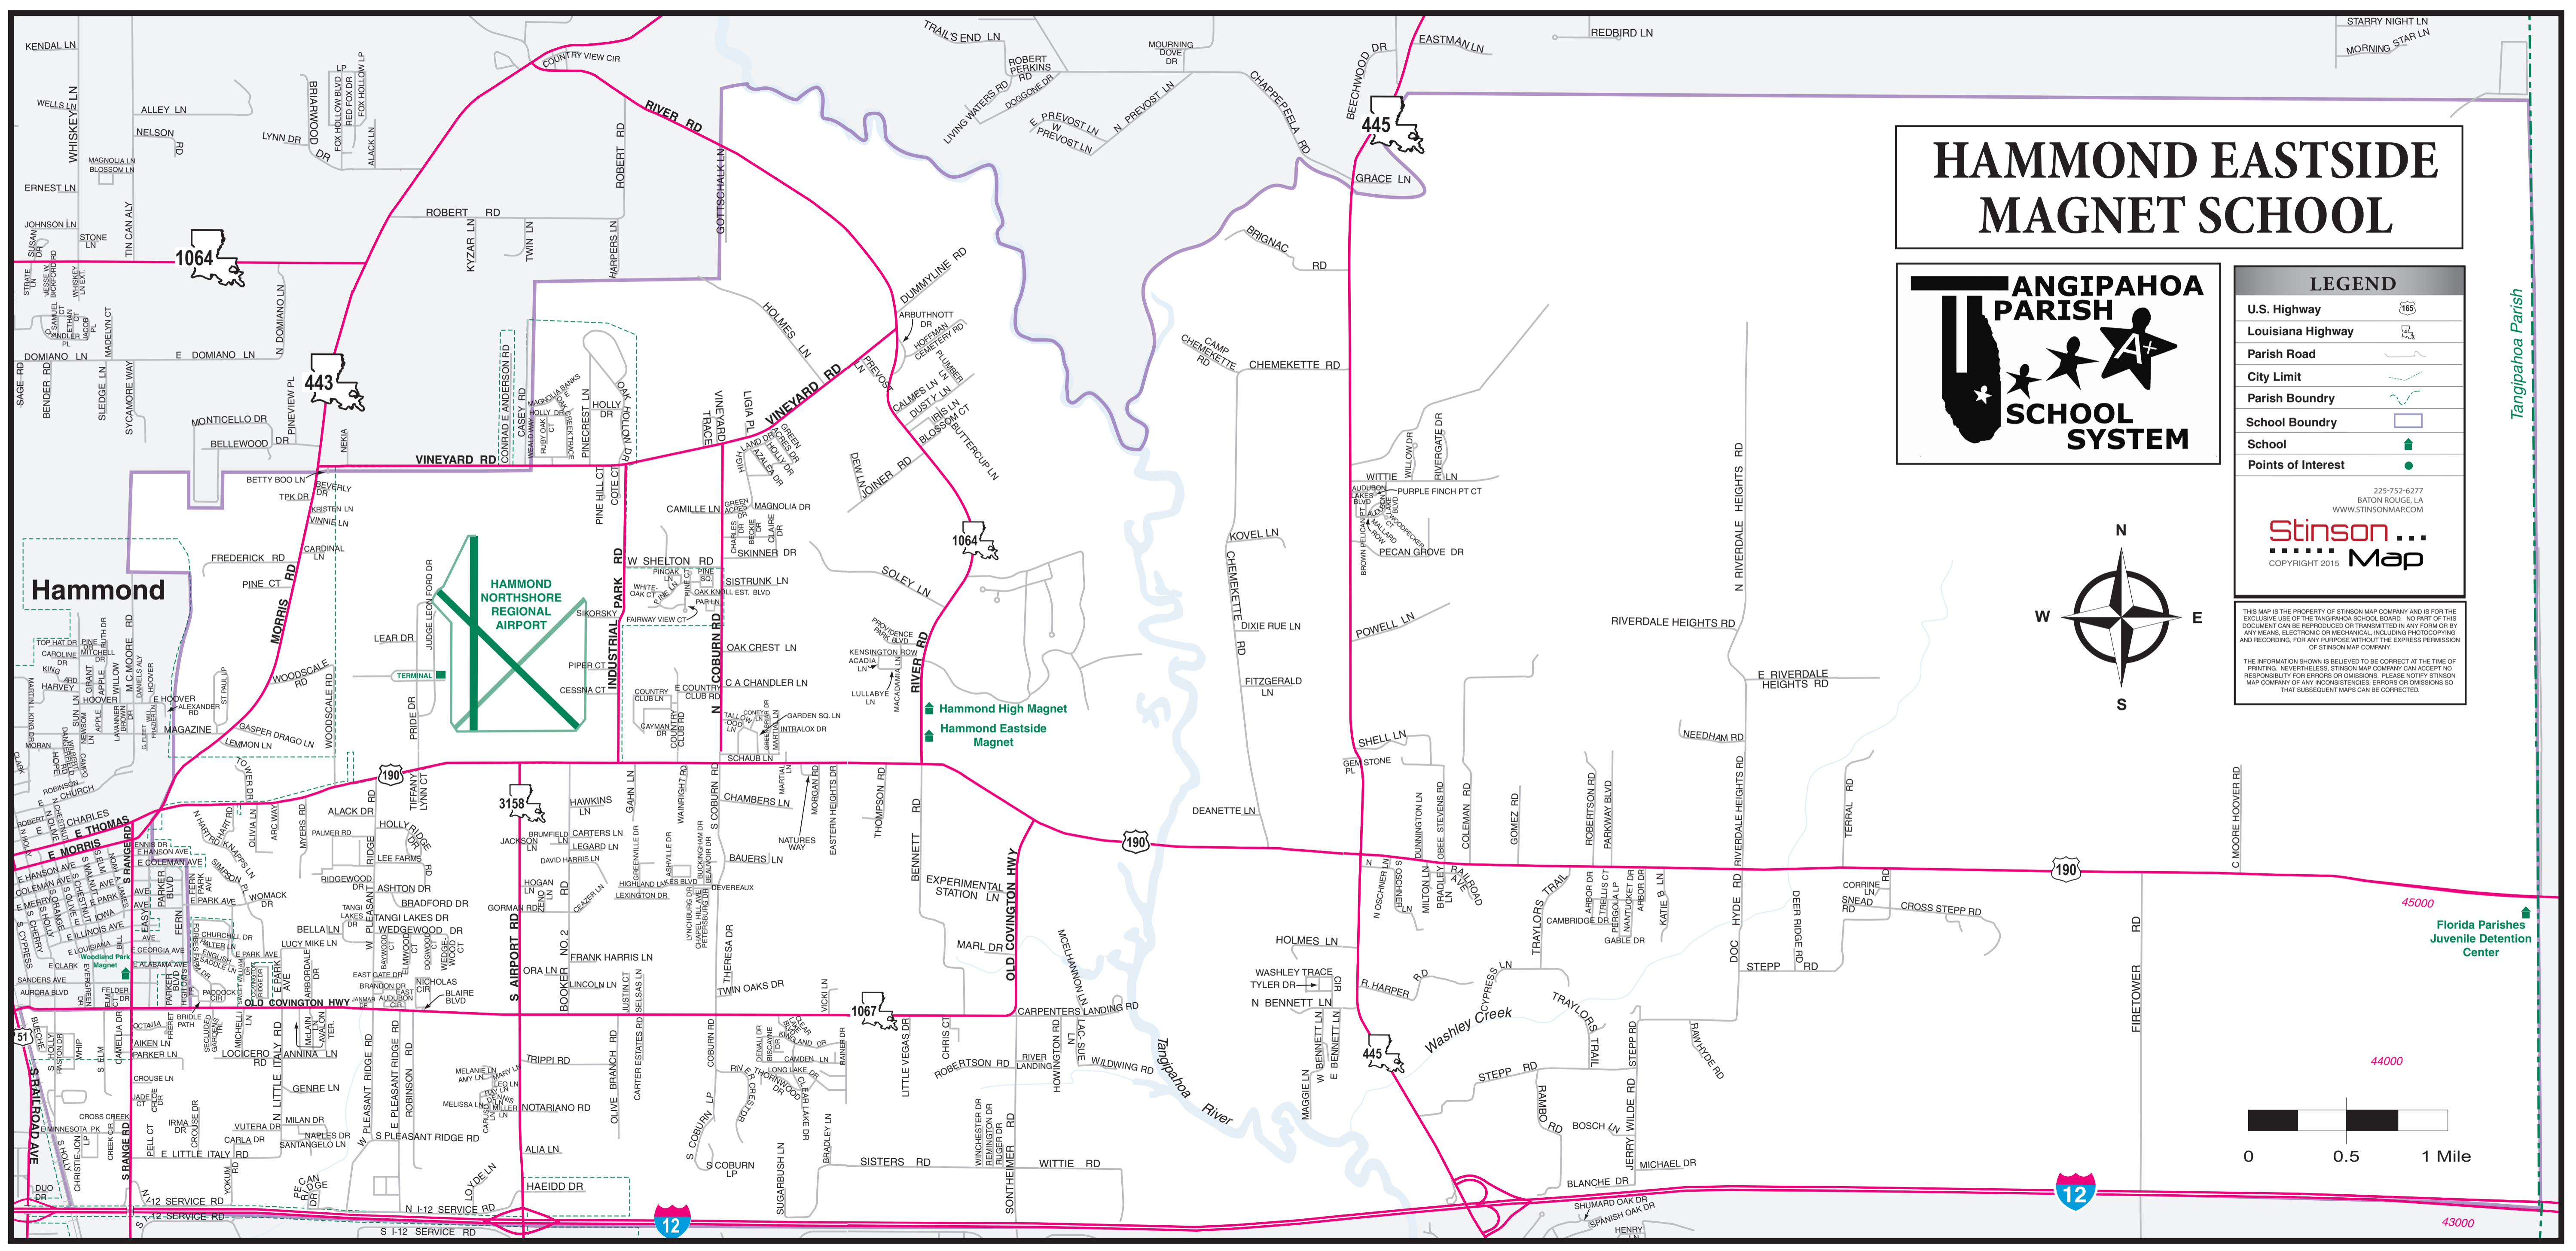

Tangipahoa Parish

Florida Parishes Juvenile Detention Center

43000