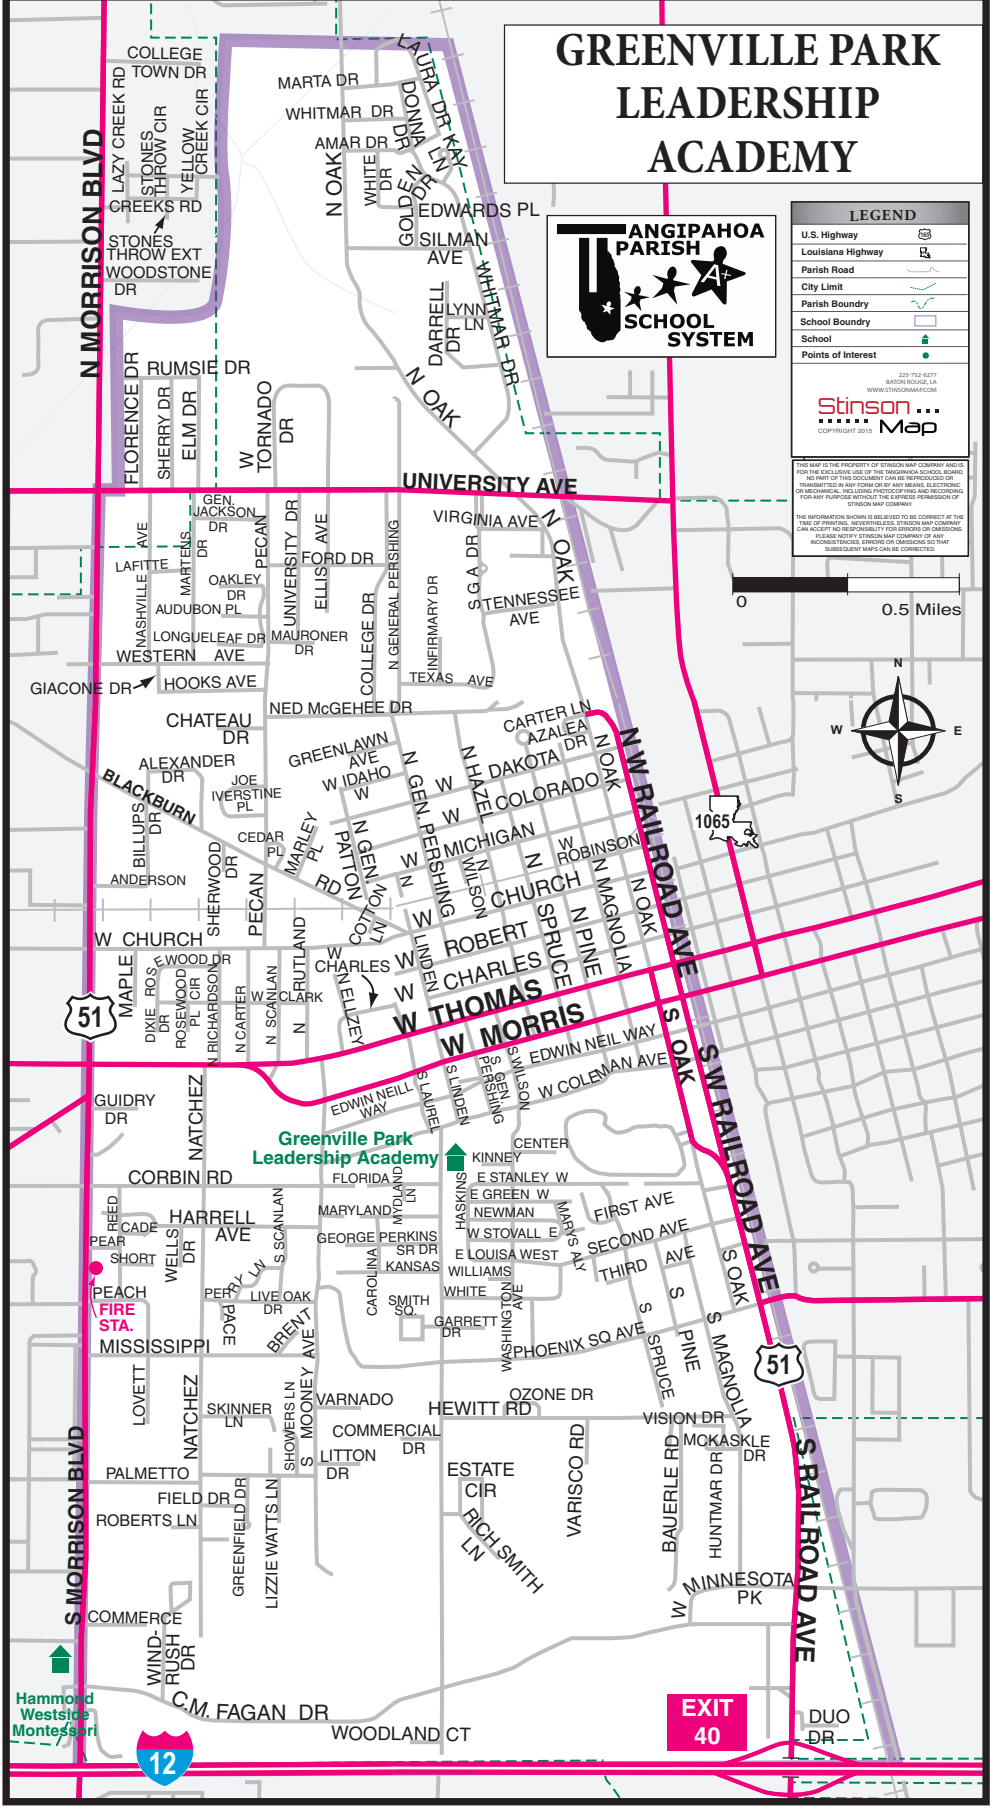

EXIT 40

Hammond Westside Montessori

DUO DR