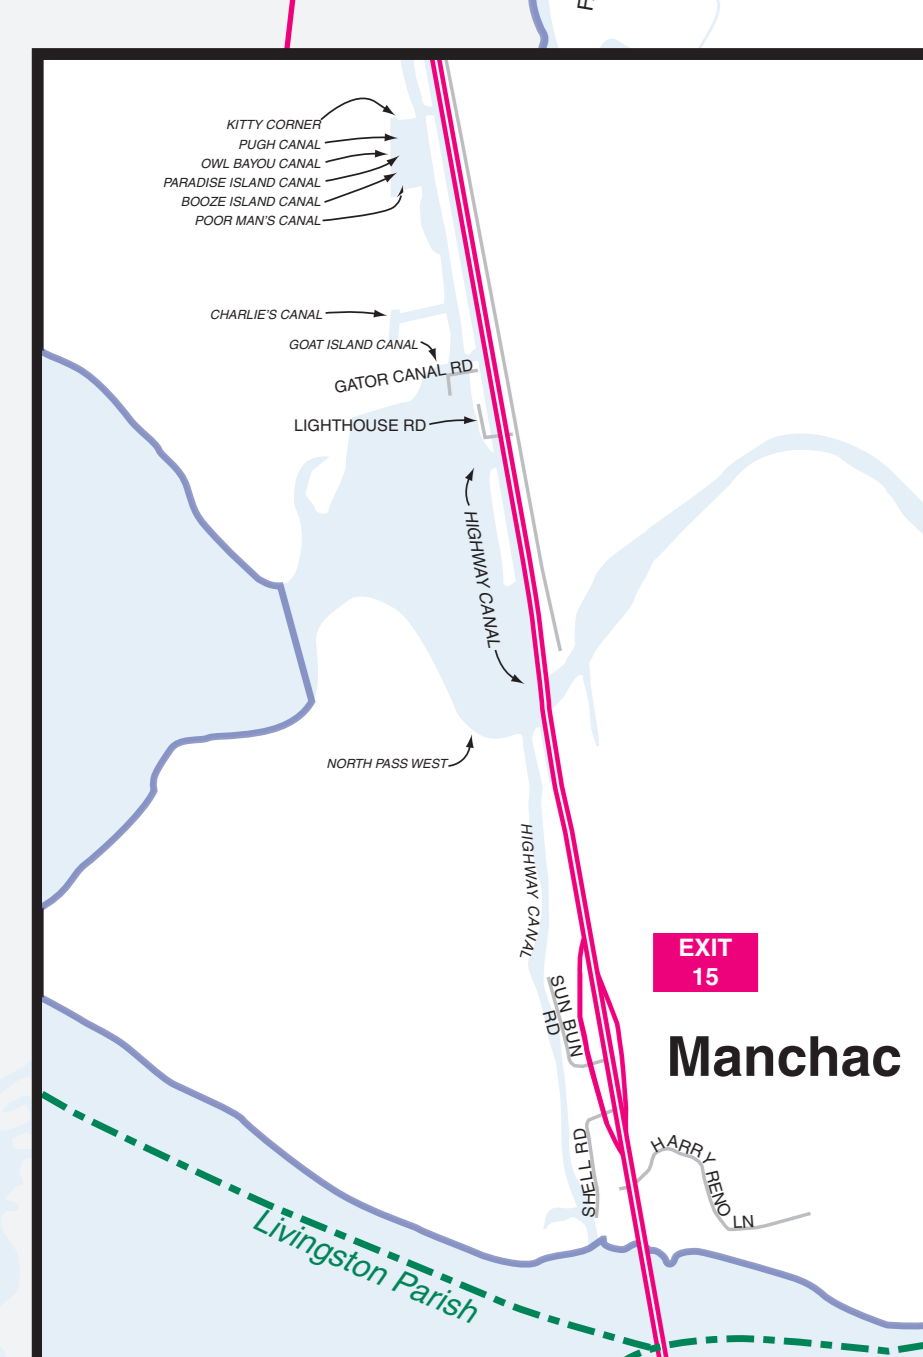

Pumpkin Center

PONCHATOULA HIGH SCHOOL

LEGEND	
U.S. Highway	
Louisiana Highway	
Parish Road	
City Limit	
Parish Boundary	
School Boundary	
School	
Points of Interest	

225-753-6377
BATON ROUGE, LA
WWW.STINSONMAP.COM

Stinson Map
COPYRIGHT 2015

THIS MAP IS THE PROPERTY OF STINSON MAP COMPANY AND IS FOR THE EXCLUSIVE USE OF THE USER. STINSON MAP COMPANY SHALL NOT BE RESPONSIBLE FOR ANY REPRODUCTION OR TRANSMISSION IN ANY FORM OR BY ANY MEANS, ELECTRONIC OR MECHANICAL, INCLUDING PHOTOCOPYING AND RECORDING, FOR ANY PURPOSE WITHOUT THE EXPRESS PERMISSION OF STINSON MAP COMPANY.